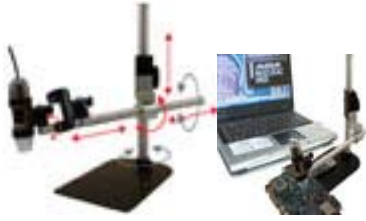

## Model : MS36B (Table Top Boom Stand)

- **Sturdy Boom stand with adjustable horizontal arm**
- **Up to 8 inches vertical Working Distance and 10 inches horizontal reach**
- **360 degree vertical and horizontal axis rotation**
- **Dino-Lite scope mount assembly with fine adjustment**
- **Lightweight, portable and economical**

### Product Applications

The MS36B boom stand is designed for use with the complete line of Dino-Lite hand held microscope cameras and comes complete with a Dino-Lite scope mount assembly with fine adjustment feature. This sturdy and versatile boom stand utilizes an adjustable sliding horizontal boom arm with up to 10" reach and 360 degree rotational capability making it ideal for inspection applications where the ability to extend out over and across a specimen is required.

The precision machine crafted components provide smooth vertical and horizontal adjustment positioning in a well balanced and stable ergonomic design. Manufactured from a combination of resilient stainless steel and lightweight recycled aluminum, the MS36B can easily and conveniently be moved from one work area to another and endure the harshest of work environments (counterfeit ID, crime lab, etc), entertainment or simply as a reading aid. Just use your imagination!

**General Features:**

- 360° rotational 10" boom arm
- Up to 12" tall (8" of working distance)
- Weight: 2.7 lb

**Key Specifications/Special Features:**

- Simple assembly and Easy to use
- 8 plus inches of vertical working distance
- Rotates horizontality 360 degrees
- Includes Dino-Lite holster